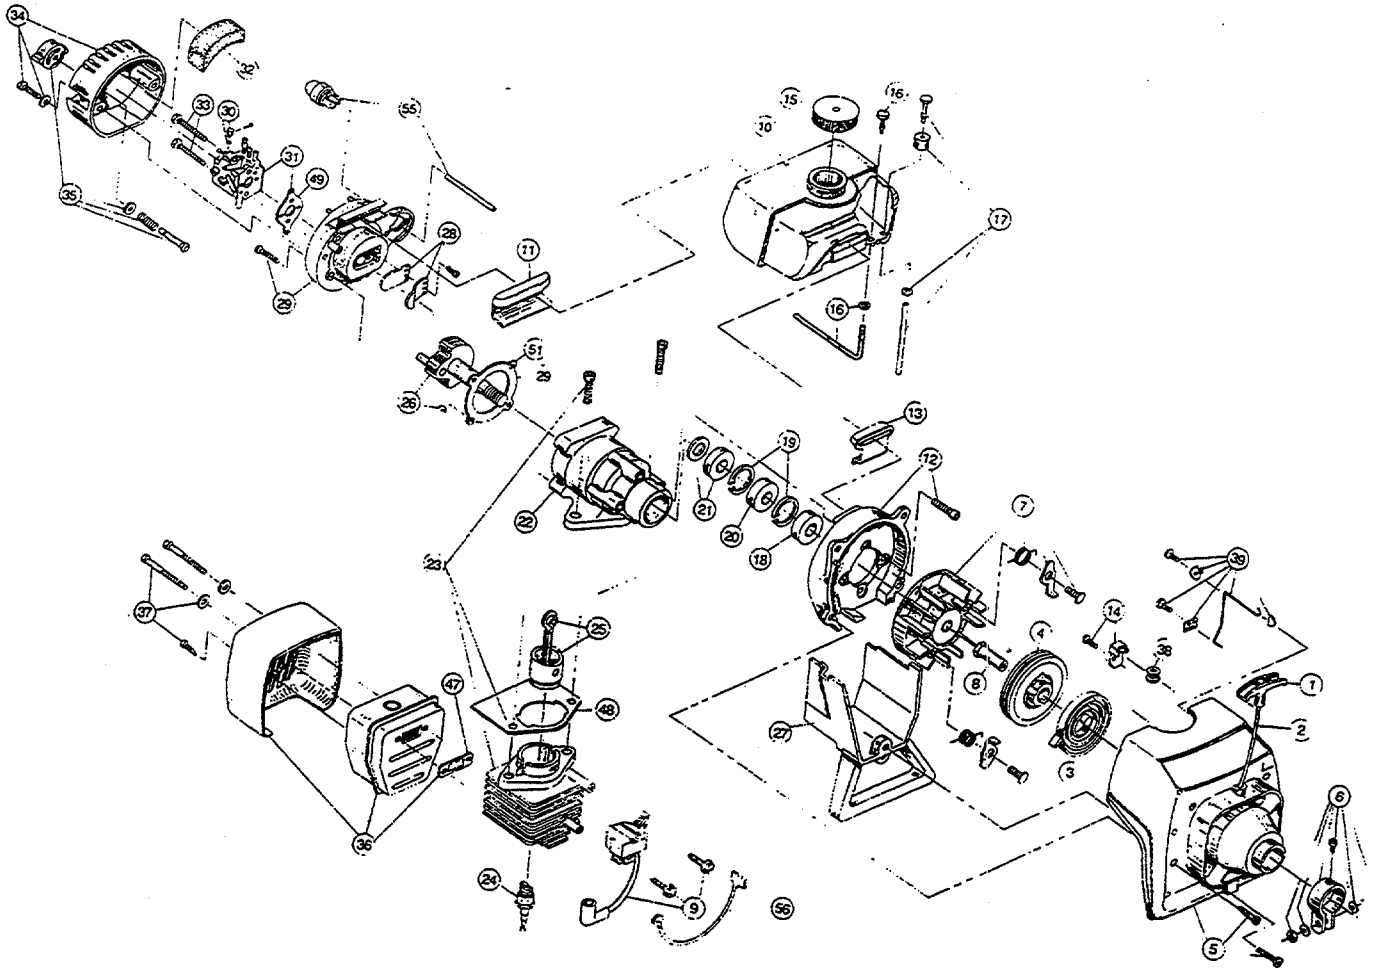

ENGINE PARTS - IDC 500 SUPREME

Item	Part No.	Description	Item	Part No.	Description
1	610300	Pull Handle	34	683410	Carburetor/Air Filter Cover
2	613103	Rope	35	682052	Choke Knob Assembly
3	613102	Recoil Spring	36	147574	Muffler Assembly
4	683856	Recoil Pulley Assembly	37	147575	Muffler Mounting Bolt Assembly
5	147567	Starter Housing Assembly	38	611061	Rope Guide
6	153597	Upper Clamp Assembly	39	147576	Switch Assembly
7	153624	Flywheel Assembly	*40	147655	Engine Hardware Kit
8	610303	Square Drive Nut	*41	153307	Engine Gasket Kit
9	683390	Module Assembly	*42	153308	O.E.M. Carburetor Repair Kit (Walbro)
10	147568	Fuel Tank	*42	147170	O.E.M. Carburetor Repair Kit (Tillotson)
11	612134	Rear Mounting Pad	*43	153309	Gasket-Diaphragm Repair Kit (Walbro)
12	153520	Shroud Assembly	*43	147171	Gasket-Diaphragm Repair Kit (Tillotson)
13	145308	Front Mounting Pad	*44	147577	Piston Ring
14	153644	Pulley Retainer Assembly	*45	147578	Short Ellock Assembly (items 18-26)
15	145562	Fuel Cap Assembly	*46	147571	Crankcase Service Assembly (items 18-22, 26)
16	147290	Return Line Assembly	47	610672	Exhaust Gasket (10 pack)
17	682039	Fuel Line Assembly	48	145564	Cylinder Gasket (10 pack)
18	610308	Outer Bearing	49	610675	Carburetor Gasket (10 pack)
19	683040	Snap Ring Assembly	*50	610676	Flywheel Key (10 pack)
20	610309	Seal	*51	610673	Carburetor Mount Gasket (10 pack)
21	682041	Inner Bearing Assembly	*52	683414	Complete Carburetor/Air Filter Cover Assembly (items 32, 34 and 35)
22	147015	Crankcase	*53	147580	Fuel Tank Assembly (items 10, 15-17)
23	147569	Cylinder Assembly	*54	147600	Carburetor Mount and Reed Assembly (items 28 and 29)
24	610311	Spark Plug	55	683974	Primer and Hose Assembly
25	147570	Piston and Rod Assembly	56	147589	Wire Lead
26	147588	Power Shaft Assembly	*57	147544	Starter Housing Screw Set
27	683078	Shroud Extension and Stand			
28	147573	Reed Assembly			
29	147654	Carburetor Mount Assembly			
30	682048	Throttle Adjustment Assembly (Walbro)			
31	147572	Carburetor Assembly			
32	610312	Air Cleaner Filter			
33	682505	Carburetor Mounting Screw Assembly			
			*	not shown	

The above part numbers are for serial numbers 810046501 thru 910045200.