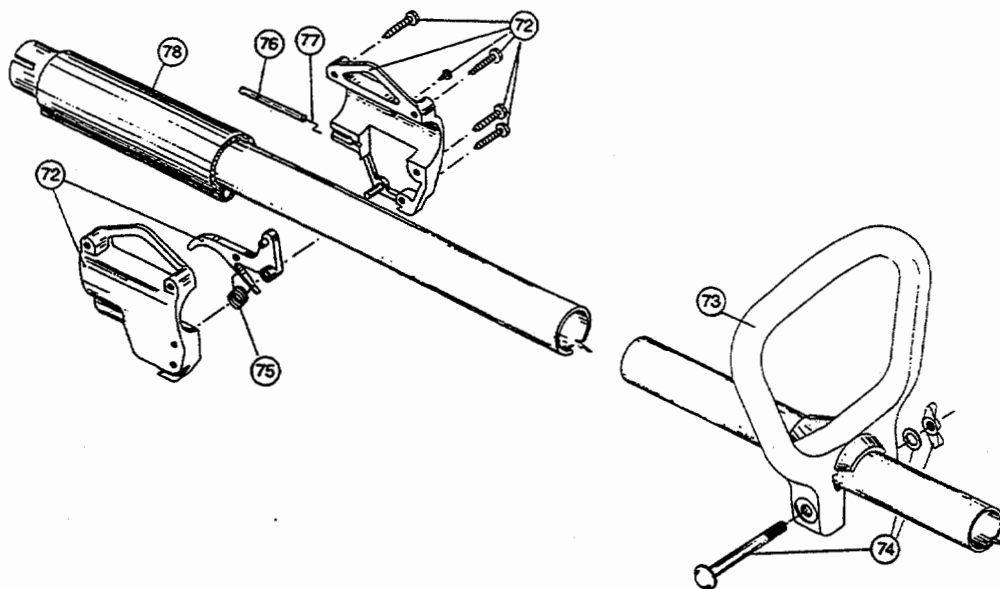

The above part numbers are for serial numbers 810046501 thru 910045200.

BOOM & TRIMMER PARTS - IDC 500 SUPREME

Item	Part No.	Description
58	153312	Bushing Housing Assembly
59	147581	Guard and Blade Assembly
60	153313	Spool Shaft
61	153647	Outer Spool and Eyelet Assembly
62	610317	Spring
63	153600	Inner Reel
64	153066	Bump Head Knob Assembly
65	682061	Blade Assembly
66	682064	Flexible Drive Shaft
67	610660	Retainer (10 pack)
68	145566	Eyelet
69	145567	Washer
70	147582	Drive Shaft Housing Assembly
71	682060	Lower Clamp Assembly
72	153316	Throttle Trigger Assembly
73	145819	D-Handle
74	153523	D-Handle Hardware Assembly
75	610314	Throttle Trigger Spring
76	147583	Throttle Cable Housing Assembly
77	610315	Throttle Cable
78	147590	Main Handle Grip
79	145569	Anti-Rotation Screw
80	153318	Guard Mounting Screw Assembly
81	145570	Retaining Ring
*82	147584	Cutting Head, Guard, and Mount Assembly